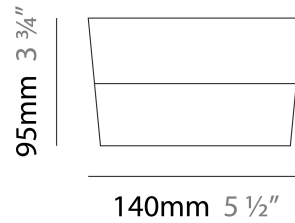

FLAN SURFACE

D82059

GENERAL

Series: Flan
Brand: Panzeri
Division: Design
Mounting Type: Surface
Mounting Location: Ceiling
Subcategory: Ambient

PHYSICAL

Shape: Disc
Diameter (mm): 140
Diameter (in): 5 1/2
Height (mm): 95
Height (in): 3 3/4
Light Distribution: Omnidirectional
Weight (kg): 1.2
Weight (lbs): 2.7
Diffuser: White Blown Glass
Fixture Material: Metal

ELECTRICAL

Number of Lamps: 1
Lamp Type: LED Retrofit
Lamp Shape: T4
Bulb Included: Bulb Not Included
Total Output Wattage (W): 3
Max. Wattage Per Lamp (W): 3
Lamp Base: G9
Input Voltage (V): 120

LED

OPTICAL

RATINGS AND CERTIFICATIONS

Certified By: CSA Certified to UL and CSA Standards
IP rating: IP40